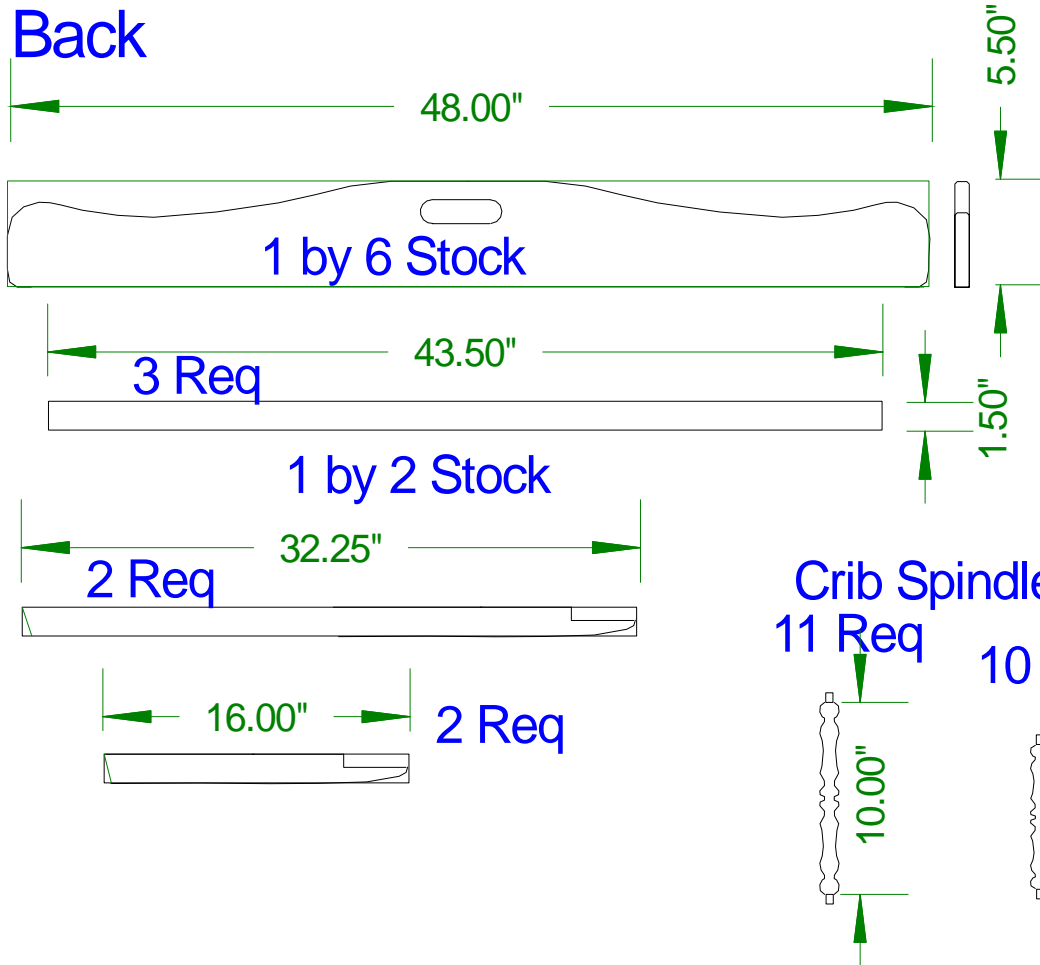

Child's Bench Toy Box

Woodware Designs

<http://woodwaredesigns/freebie/childbox.html>

Tom Riley
07/10/09
childbox.skf

Child's Bench Toy Box

Back and Arms, Sketch #3

Child's Bench Toy Box

Carving, Full Size, Sketch #5

Child's Bench Toy Box

Wide Boards, Sketch #2

Edge Glued Pine Panels
(18" x 47.5") 4 Req

Child's Bench Toy Box

Bottom, Tray, & Secret, Sketch #4

Front Stop, .5 by .75 " Stock

Child's Bench Toy Box

Dove Tail Gage, Sketch #6