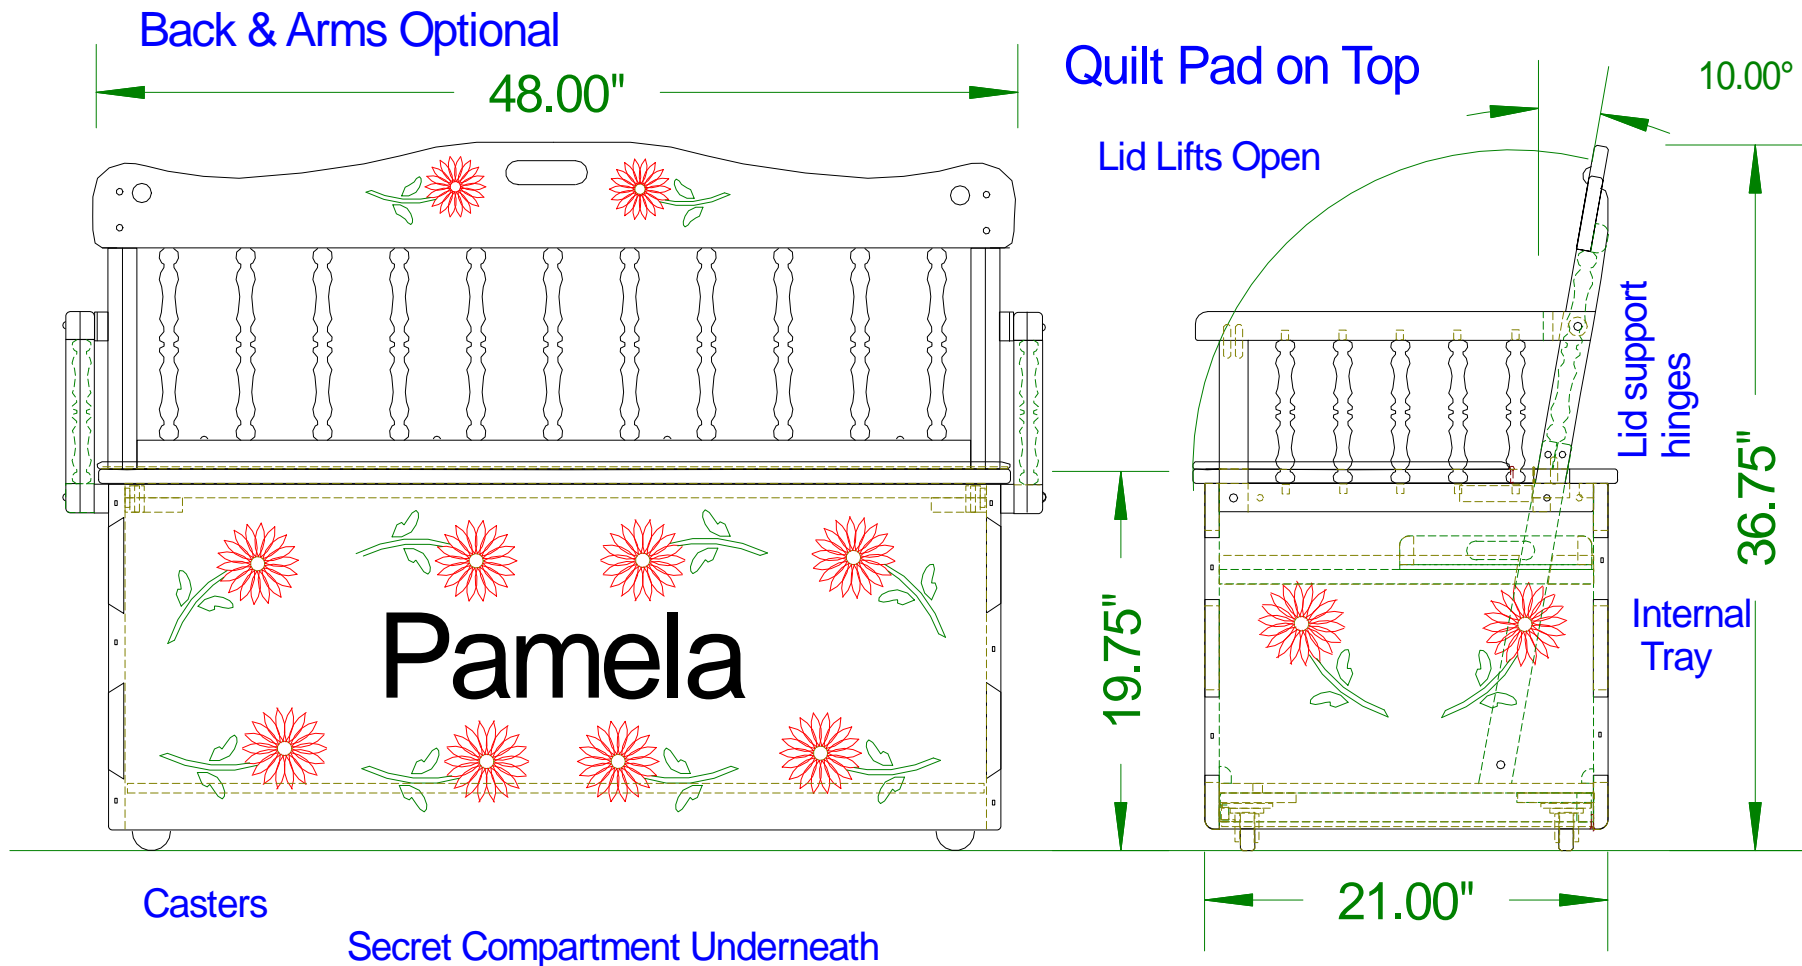

Child's Bench Toy Box

Woodware Designs

<http://woodwaredesigns/freebie/childbox.html>

Tom Riley
07/10/09
childbox.skf

Child's Bench Toy Box

Back and Arms, Sketch #3

Child's Bench Toy Box

Carving, Full Size, Sketch #5

Child's Bench Toy Box

Wide Boards, Sketch #2

Edge Glued Pine Panels
(18" x 47.5") 4 Req

Child's Bench Toy Box

Bottom, Tray, & Secret, Sketch #4

Front Stop, .5 by .75 " Stock

Child's Bench Toy Box

Dove Tail Gage, Sketch #6