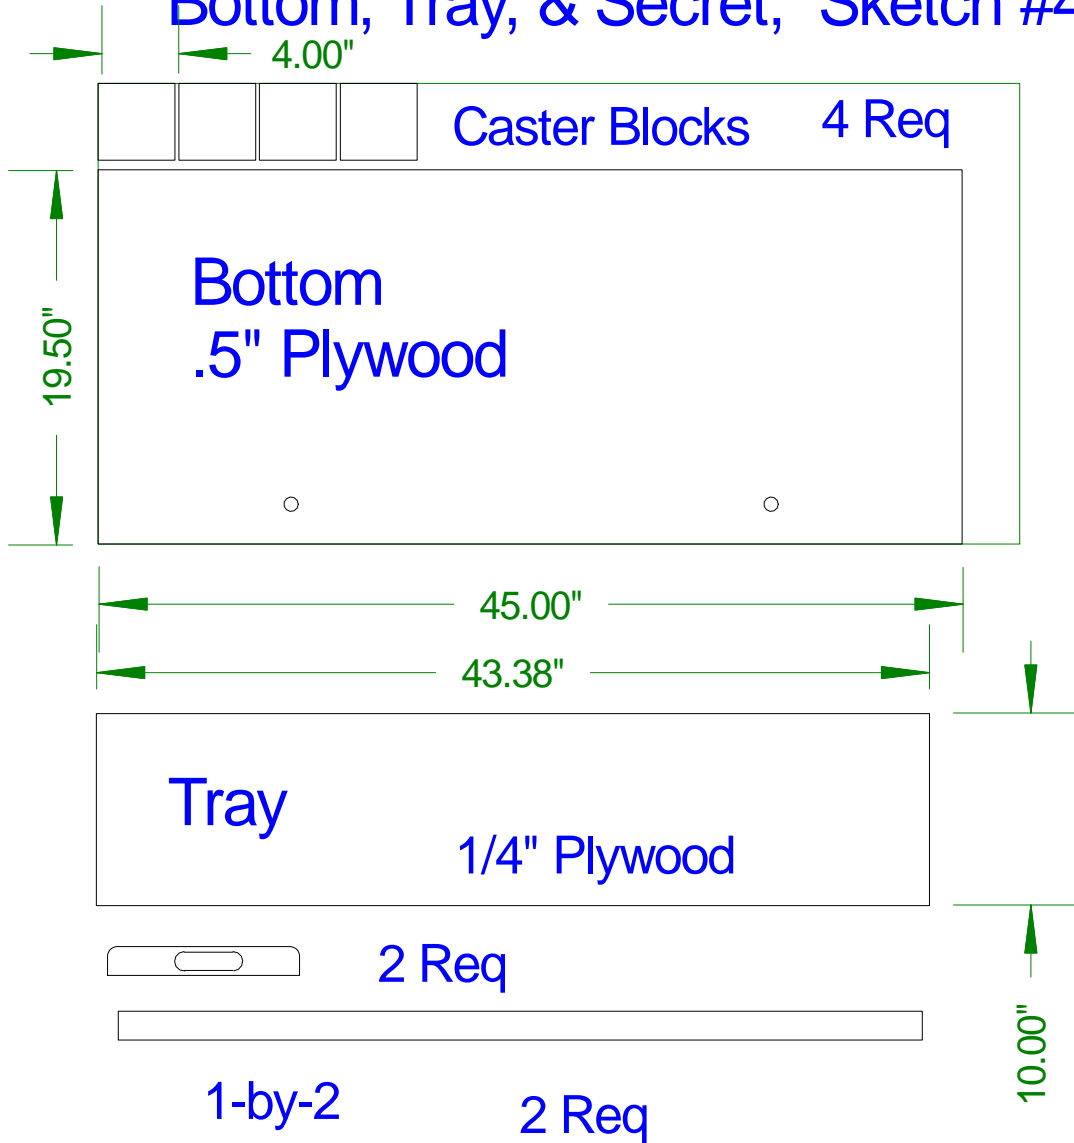

Child's Bench Toy Box

Woodware Designs

<http://woodwaredesigns/freebie/childbox.html>

Tom Riley
07/10/09
childbox.skf

Child's Bench Toy Box

Back and Arms, Sketch #3

Child's Bench Toy Box

Carving, Full Size, Sketch #5

Child's Bench Toy Box

Wide Boards, Sketch #2

Edge Glued Pine Panels
(18" x 47.5") 4 Req

Child's Bench Toy Box

Bottom, Tray, & Secret, Sketch #4

Front Stop, .5 by .75 " Stock

Child's Bench Toy Box

Dove Tail Gage, Sketch #6