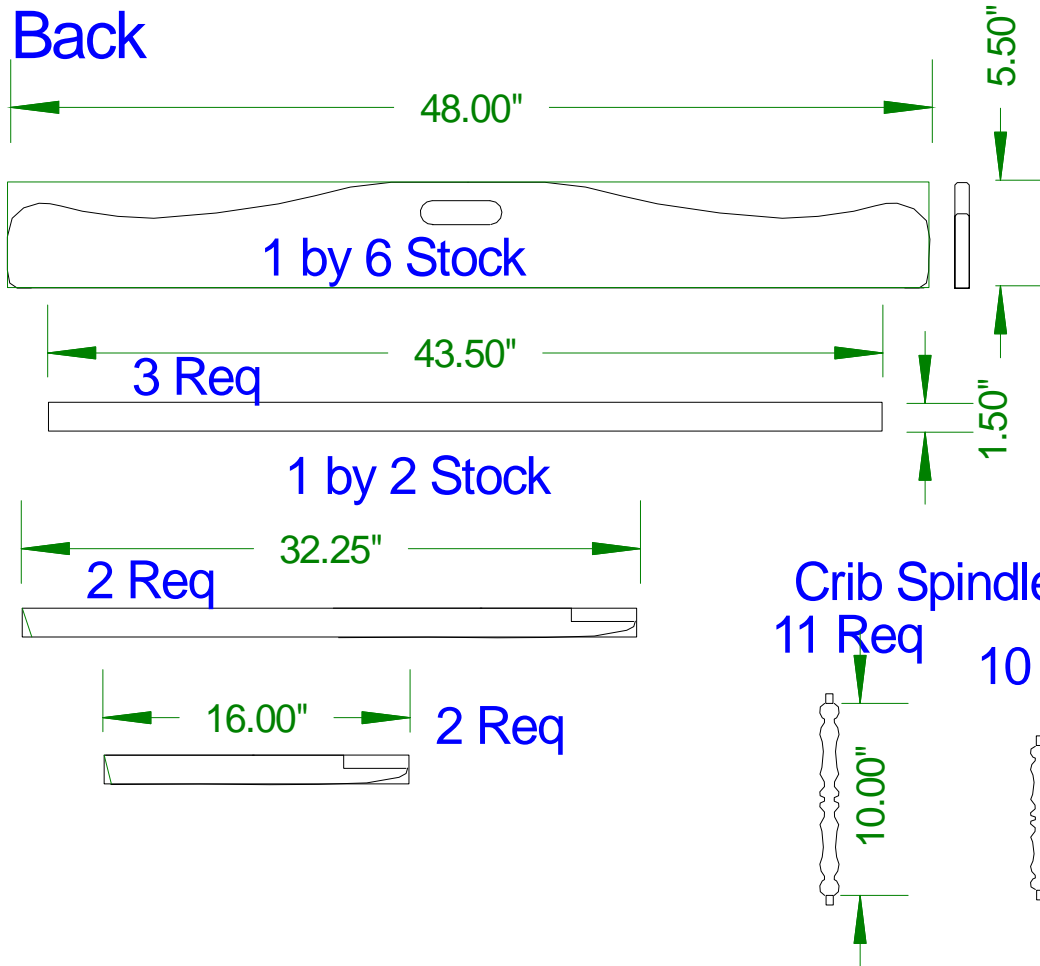

# Child's Bench Toy Box

## Back and Arms, Sketch #3

# Child's Bench Toy Box

Wide Boards, Sketch #2

Edge Glued Pine Panels  
(18" x 47.5") 4 Req

## Bottom, Tray, & Secret, Sketch #4

Front Stop, .5 by .75 " Stock