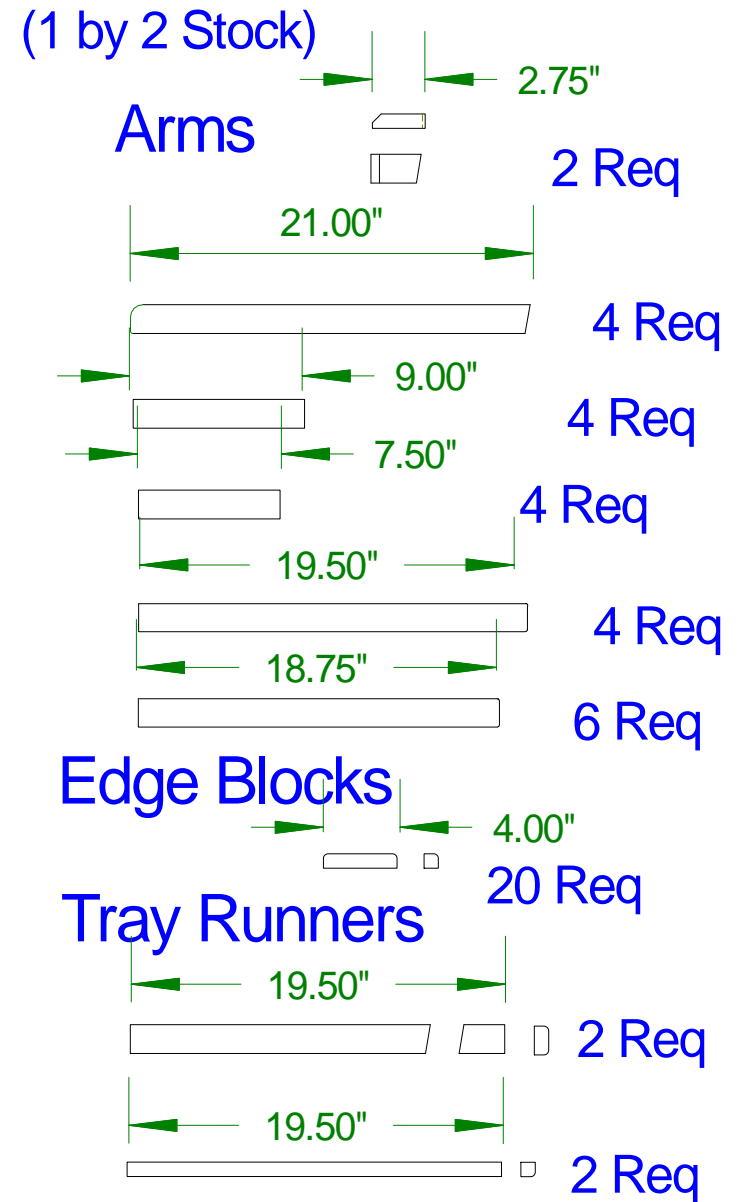

# Child's Bench Toy Box

## Back and Arms, Sketch #3

# Child's Bench Toy Box

Wide Boards, Sketch #2

Edge Glued Pine Panels  
(18" x 47.5") 4 Req

## Bottom, Tray, & Secret, Sketch #4

Front Stop, .5 by .75 " Stock