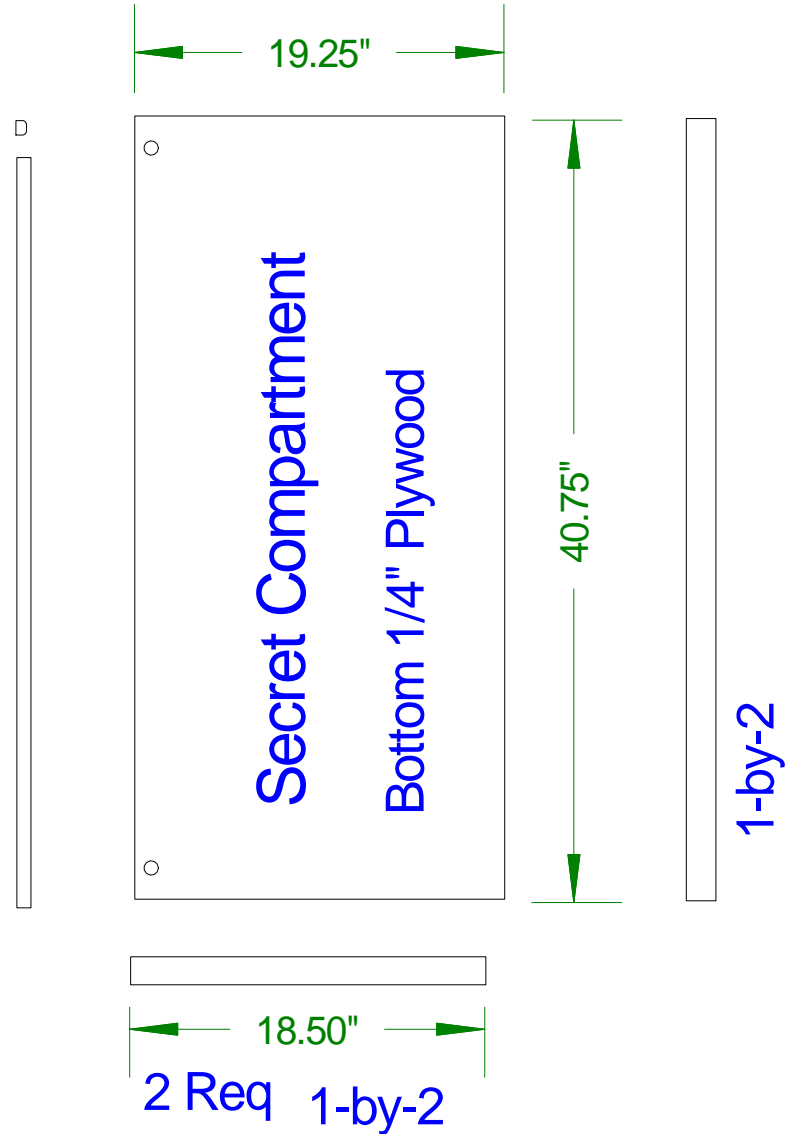

Child's Bench Toy Box

Woodware Designs

<http://woodwaredesigns/freebie/childbox.html>

Tom Riley
07/10/09
childbox.skf

Child's Bench Toy Box

Back and Arms, Sketch #3

Child's Bench Toy Box

Carving, Full Size, Sketch #5

Child's Bench Toy Box

Wide Boards, Sketch #2

Edge Glued Pine Panels
(18" x 47.5") 4 Req

Child's Bench Toy Box

Bottom, Tray, & Secret, Sketch #4

Front Stop, .5 by .75 " Stock

Child's Bench Toy Box

Dove Tail Gage, Sketch #6