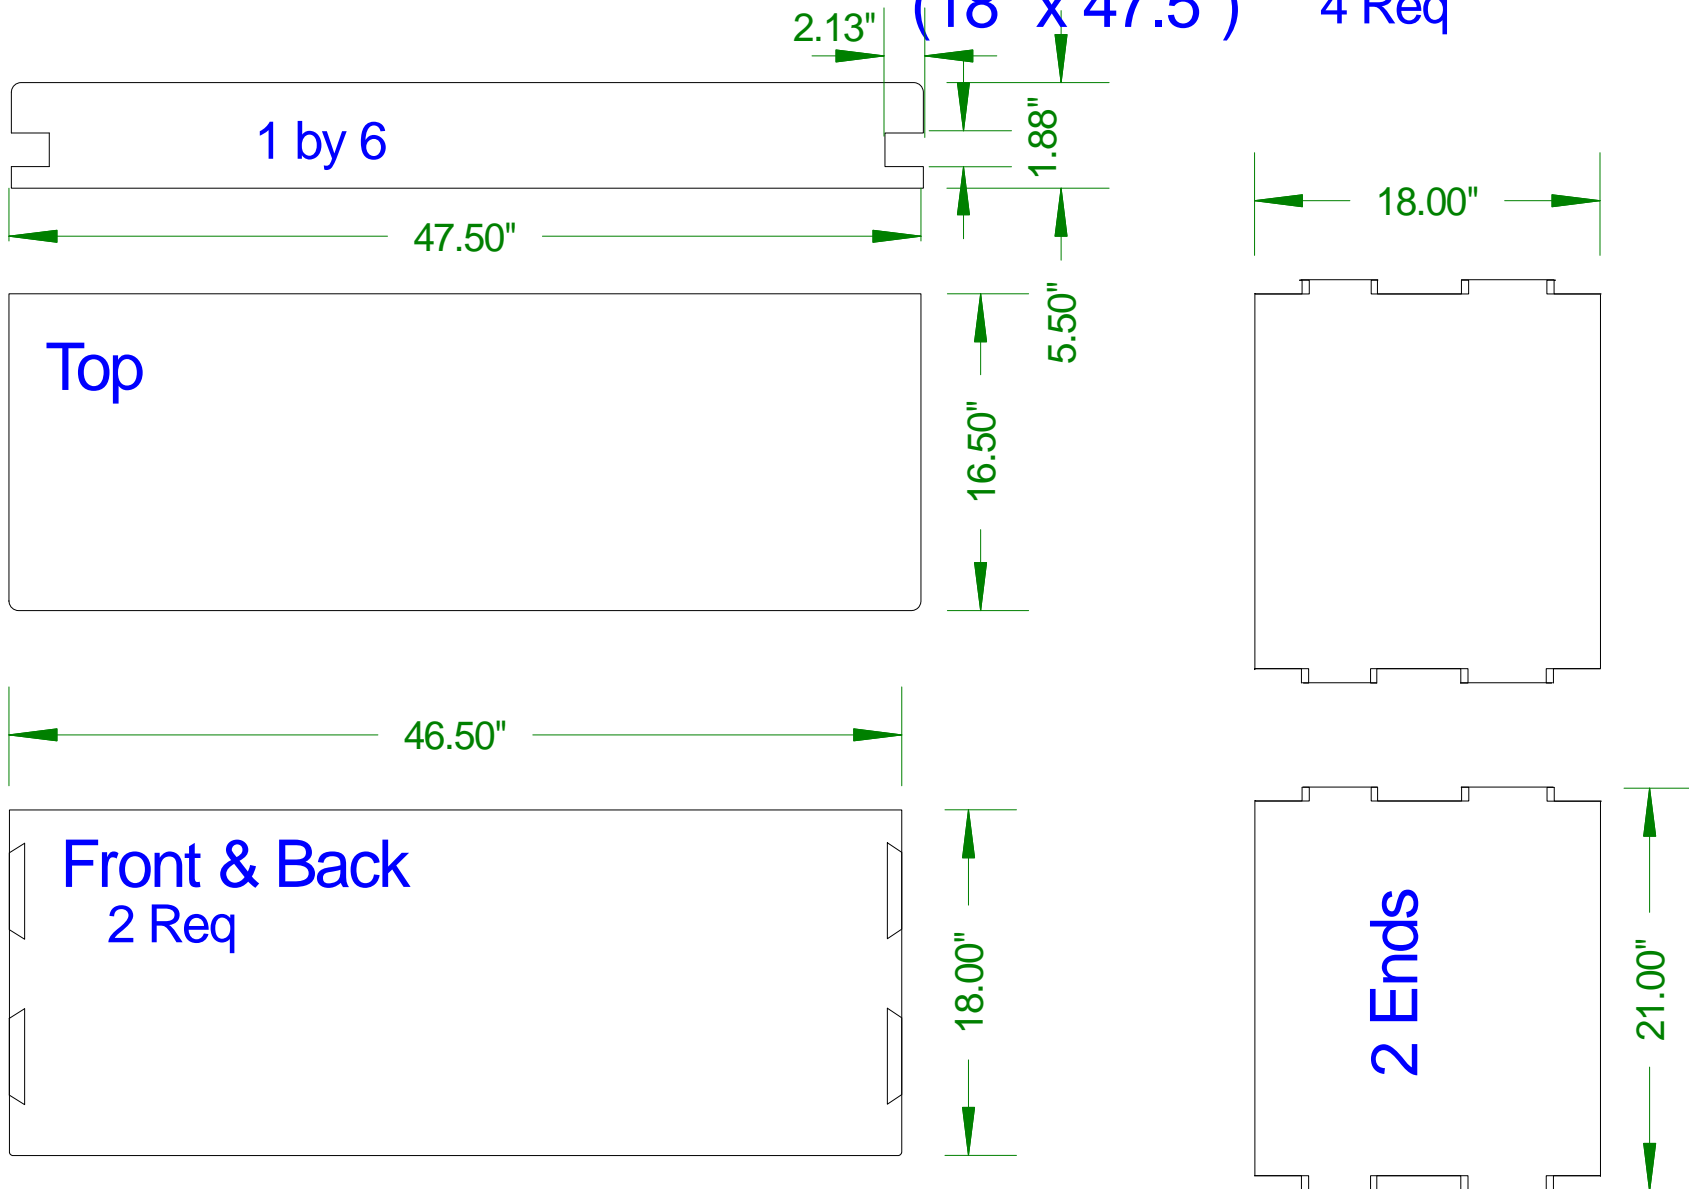

# Child's Bench Toy Box

Carving, Full Size, Sketch #5

# Child's Bench Toy Box

Wide Boards, Sketch #2

Edge Glued Pine Panels  
(18" x 47.5") 4 Req

## Bottom, Tray, & Secret, Sketch #4

Front Stop, .5 by .75 " Stock