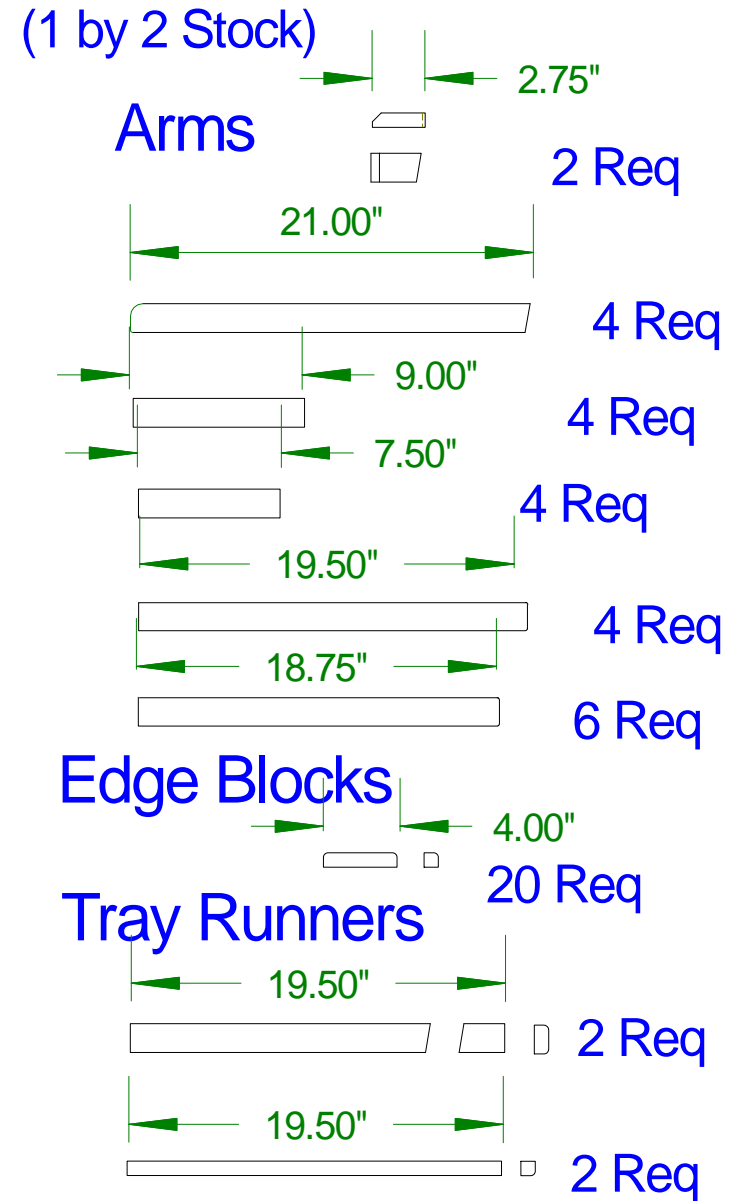

Child's Bench Toy Box

Woodware Designs

<http://woodwaredesigns/freebie/childbox.html>

Tom Riley
07/10/09
childbox.skf

Child's Bench Toy Box

Back and Arms, Sketch #3

Child's Bench Toy Box

Carving, Full Size, Sketch #5

Child's Bench Toy Box

Wide Boards, Sketch #2

Edge Glued Pine Panels
(18" x 47.5") 4 Req

Child's Bench Toy Box

Bottom, Tray, & Secret, Sketch #4

Front Stop, .5 by .75 " Stock

Child's Bench Toy Box

Dove Tail Gage, Sketch #6