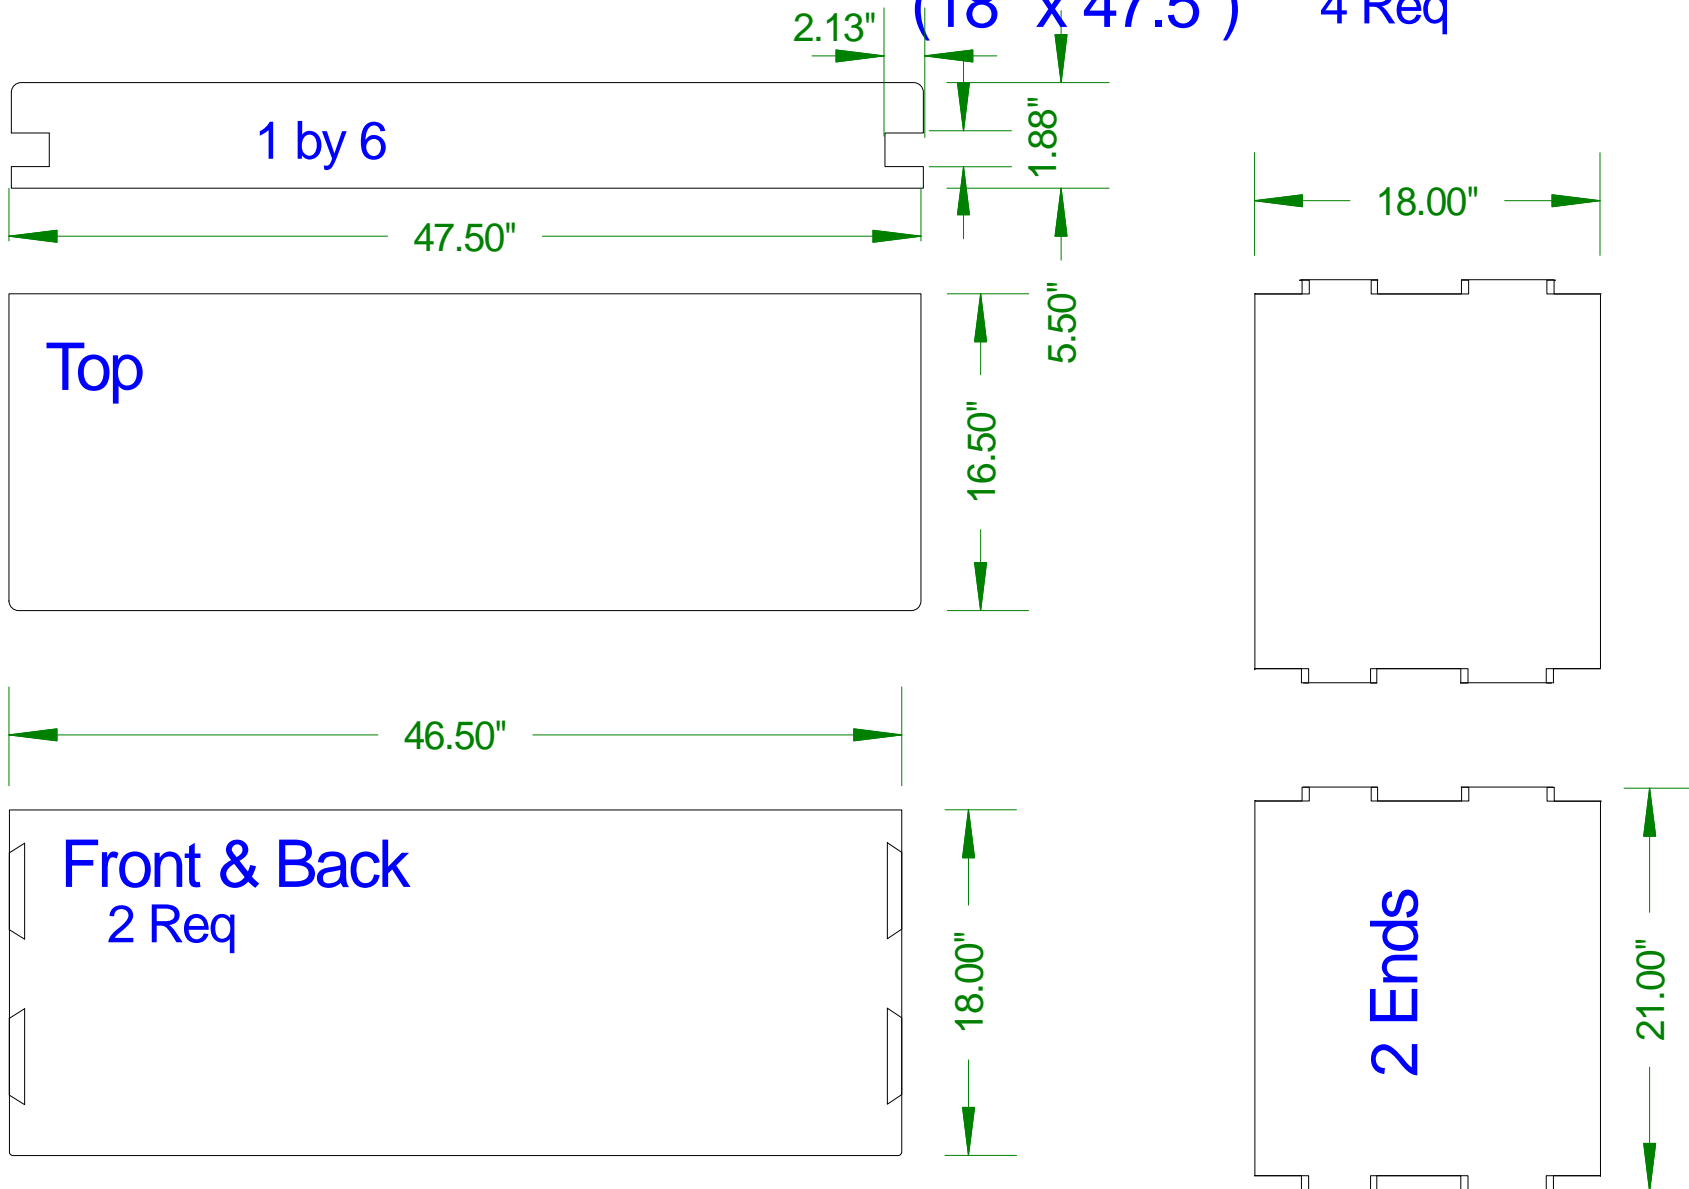

Child's Bench Toy Box

Woodware Designs

<http://woodwaredesigns/freebie/childbox.html>

Tom Riley
07/10/09
childbox.skf

Child's Bench Toy Box

Back and Arms, Sketch #3

Child's Bench Toy Box

Carving, Full Size, Sketch #5

Child's Bench Toy Box

Wide Boards, Sketch #2

Edge Glued Pine Panels
(18" x 47.5") 4 Req

Child's Bench Toy Box

Bottom, Tray, & Secret, Sketch #4

Front Stop, .5 by .75 " Stock

Child's Bench Toy Box

Dove Tail Gage, Sketch #6