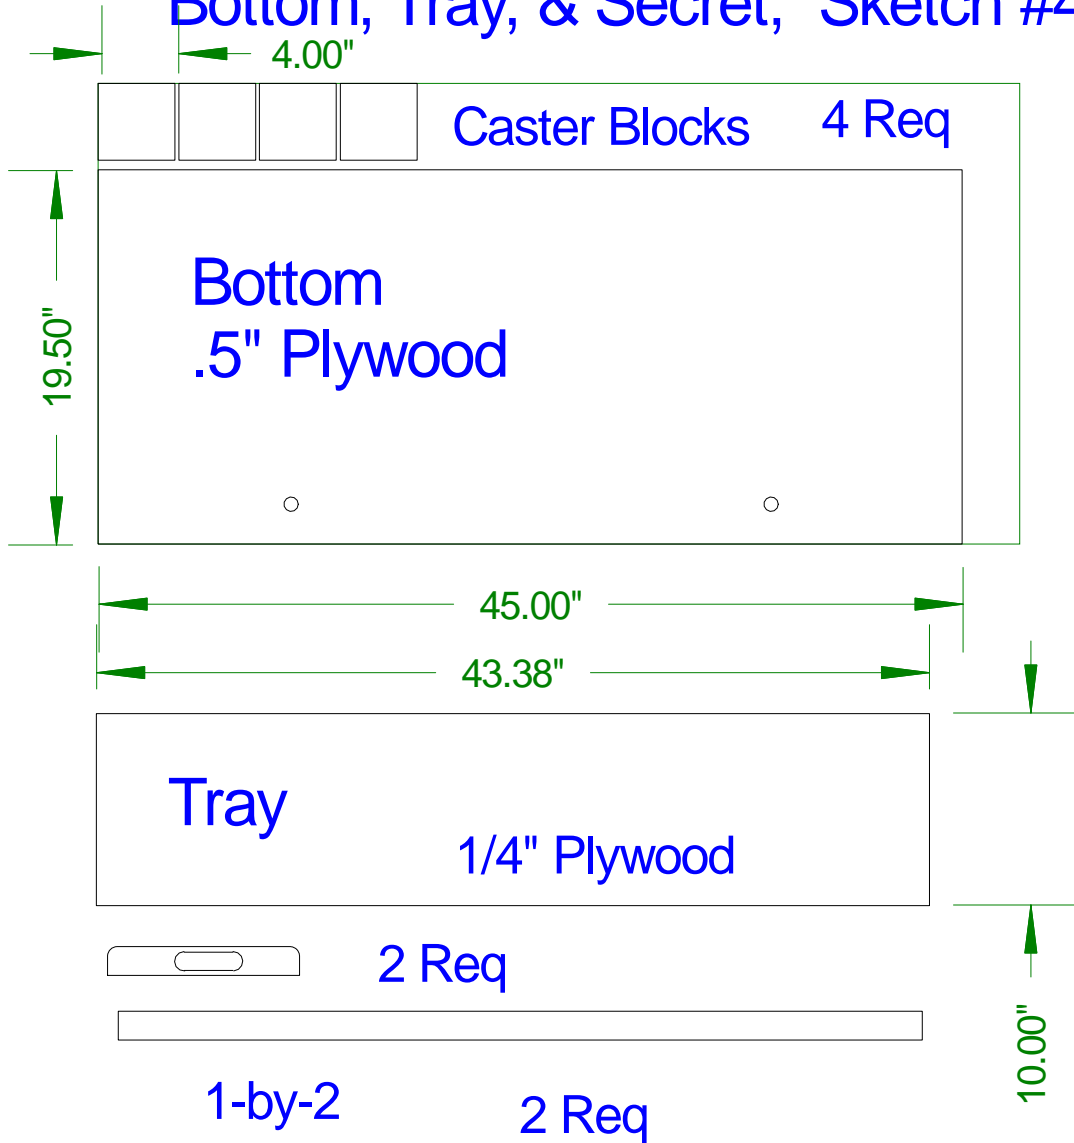

# Child's Bench Toy Box

Carving, Full Size, Sketch #5

# Child's Bench Toy Box

Wide Boards, Sketch #2

Edge Glued Pine Panels  
(18" x 47.5") 4 Req

## Bottom, Tray, & Secret, Sketch #4

Front Stop, .5 by .75 " Stock