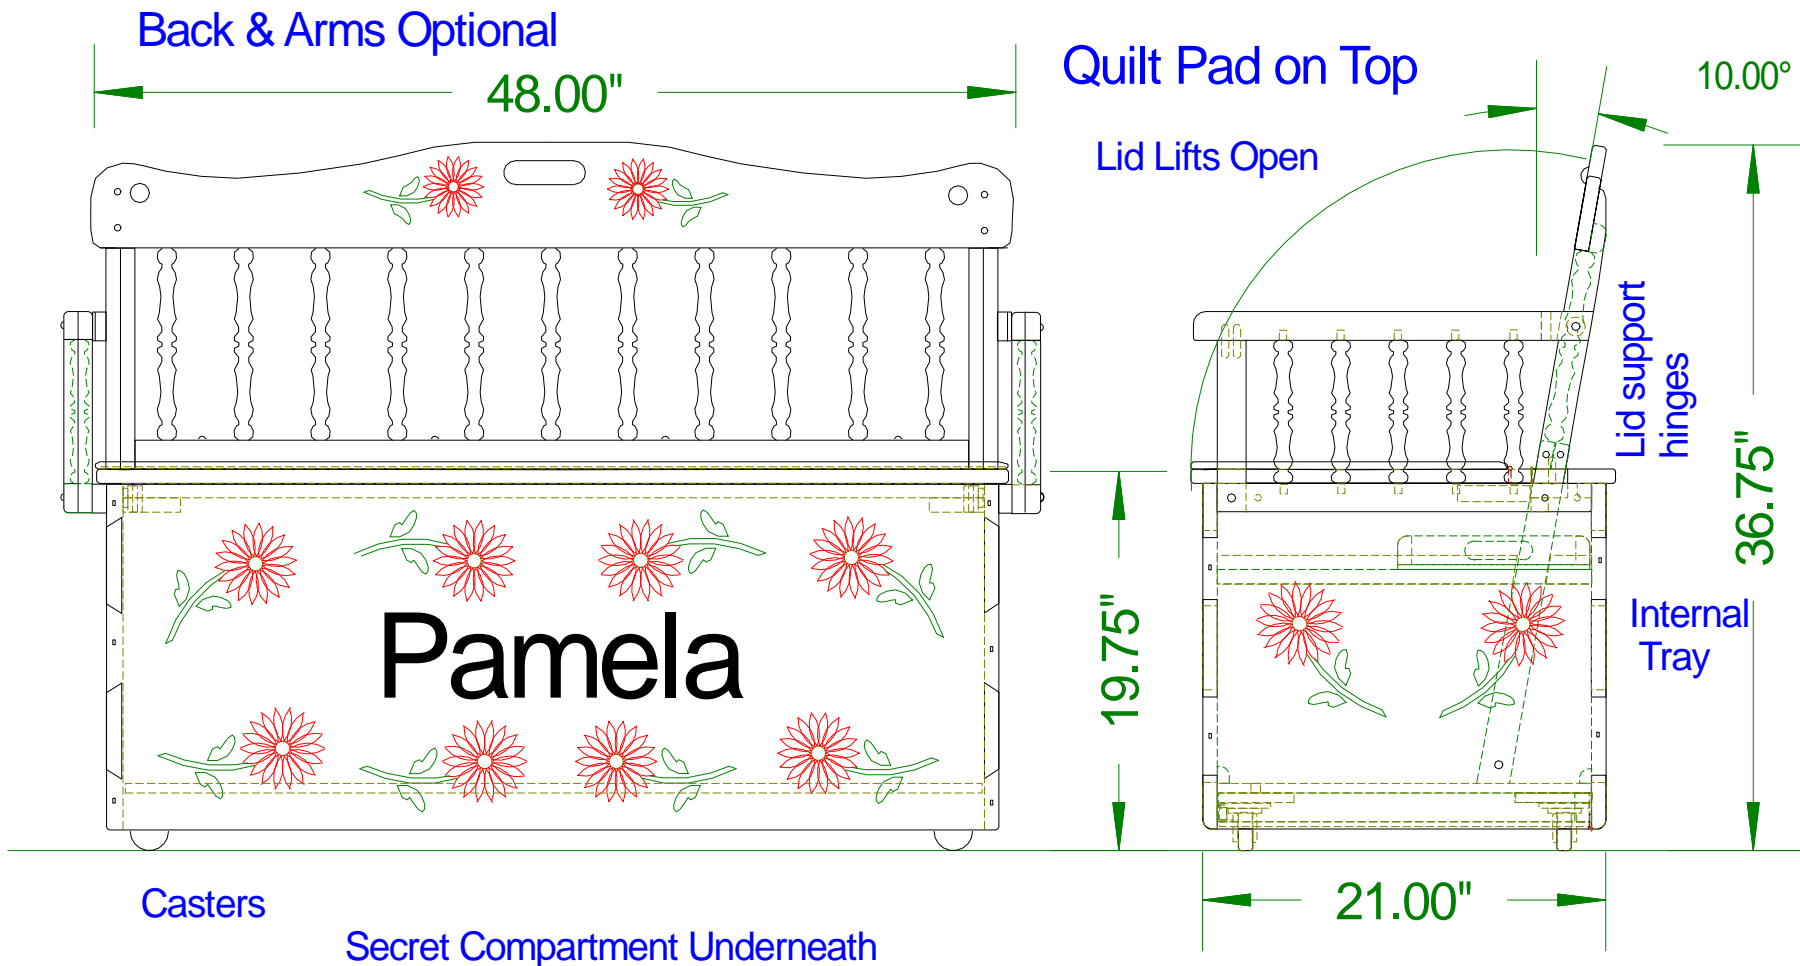

# Child's Bench Toy Box

## Back and Arms, Sketch #3

# Child's Bench Toy Box

Wide Boards, Sketch #2

Edge Glued Pine Panels  
(18" x 47.5") 4 Req

## Bottom, Tray, & Secret, Sketch #4

Front Stop, .5 by .75 " Stock