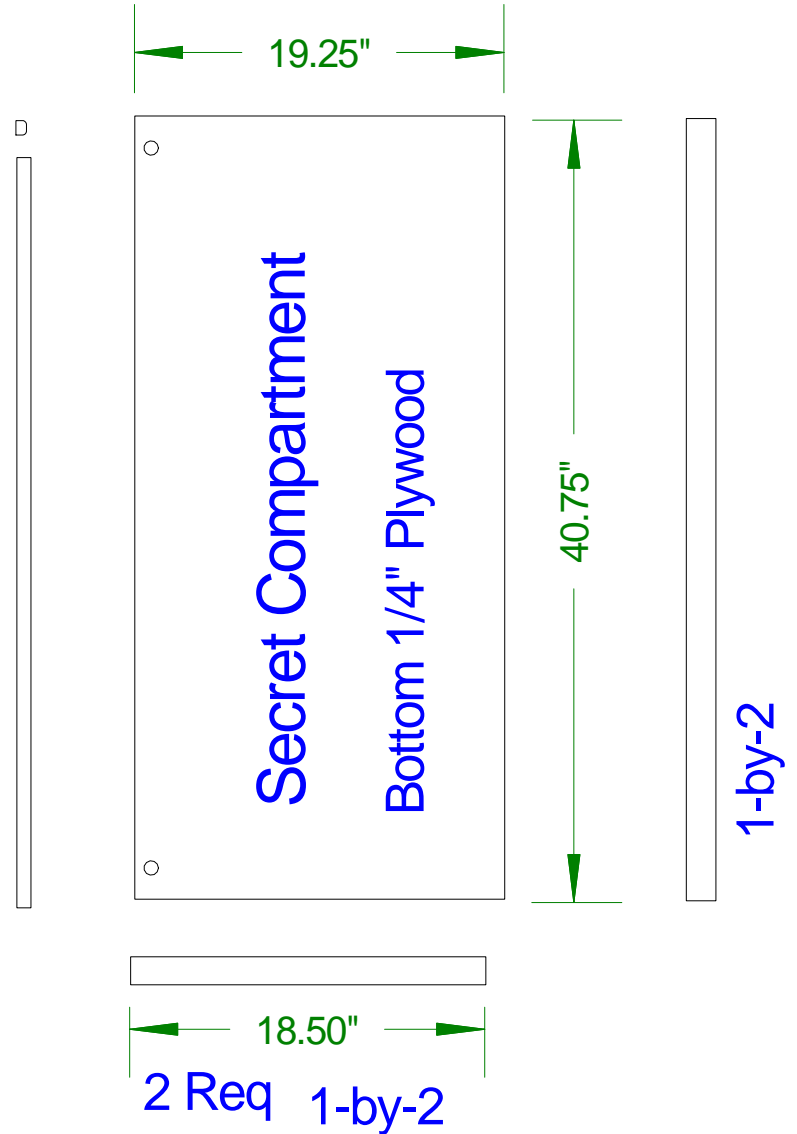

## Back and Arms, Sketch #3

# Child's Bench Toy Box

Carving, Full Size, Sketch #5

# Child's Bench Toy Box

Wide Boards, Sketch #2

Edge Glued Pine Panels  
(18" x 47.5") 4 Req

## Bottom, Tray, & Secret, Sketch #4

Front Stop, .5 by .75 " Stock