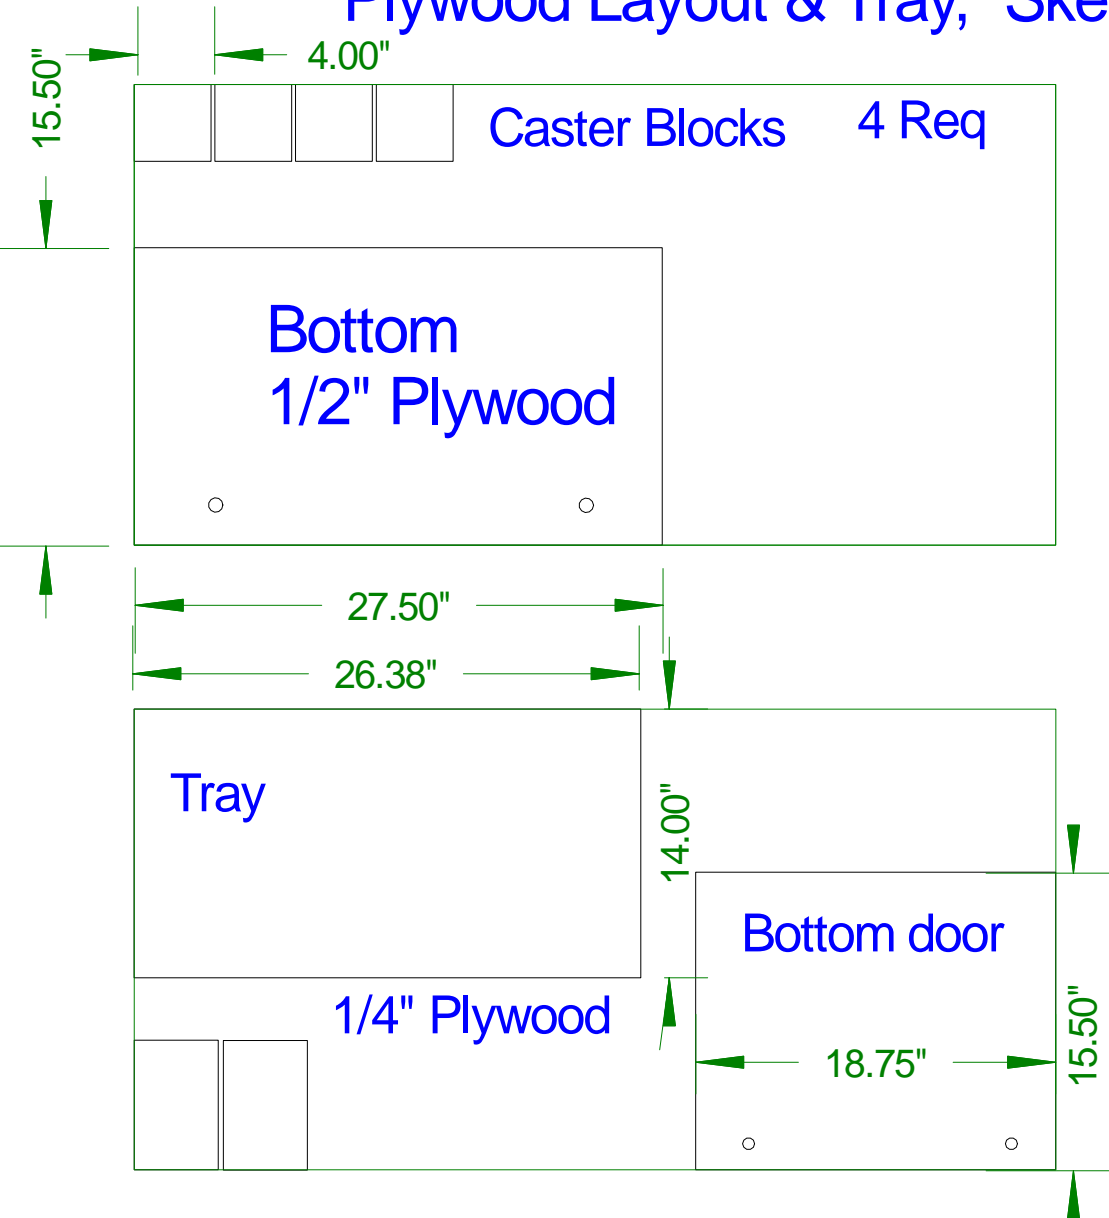

## Wide Boards, Sketch #2

30.00"

18.00"

29.00"

.75 " Hardwood  
Edge glued

18.00"

17.00"

## Plywood Layout & Tray, Sketch #4