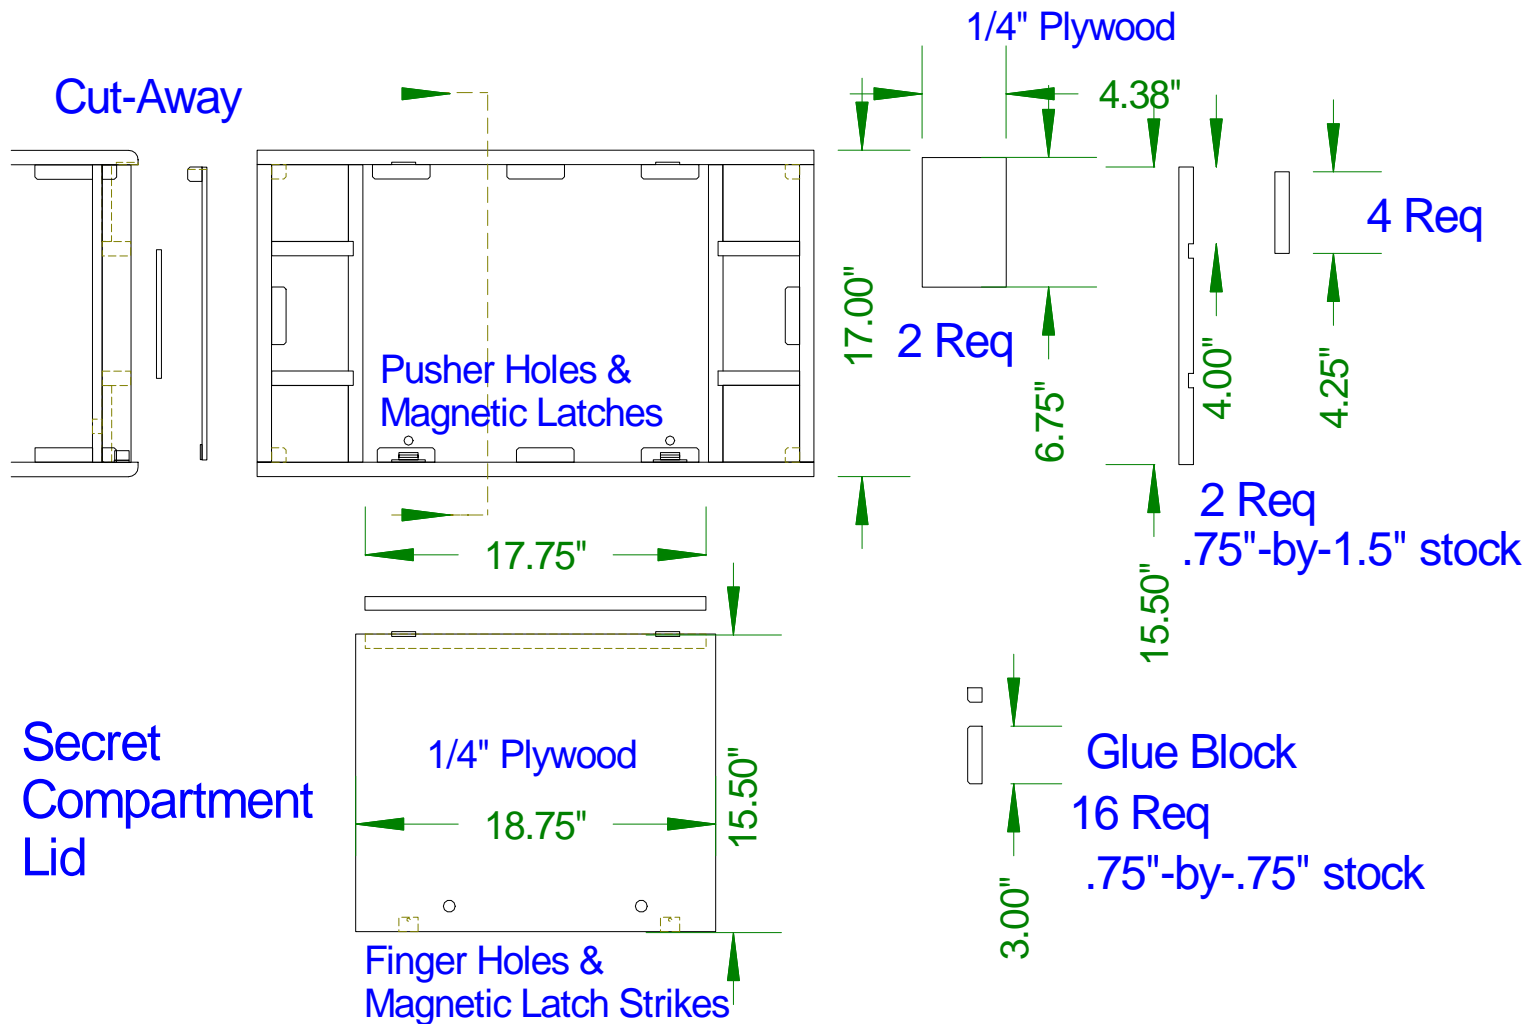

## Bottom View, Sketch #3

## Wide Boards, Sketch #2

30.00"

18.00"

29.00"

.75 " Hardwood  
Edge glued

18.00"

17.00"

# Hope Chest

Name Pattern  
Full Scale, Sketch #5

# Hope Chest

Name Pattern

Full Scale, Sketch #5 cont.

*h i a*