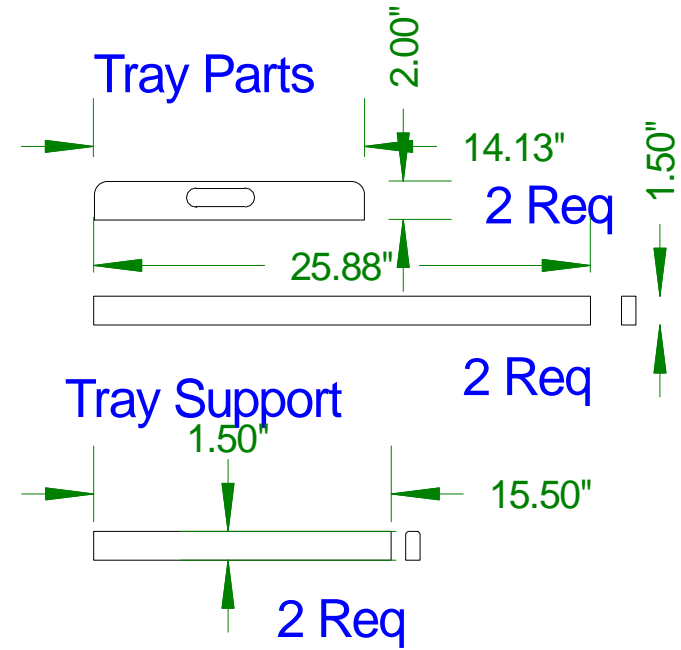

Hope Chest

Plywood Layout & Tray, Sketch #4