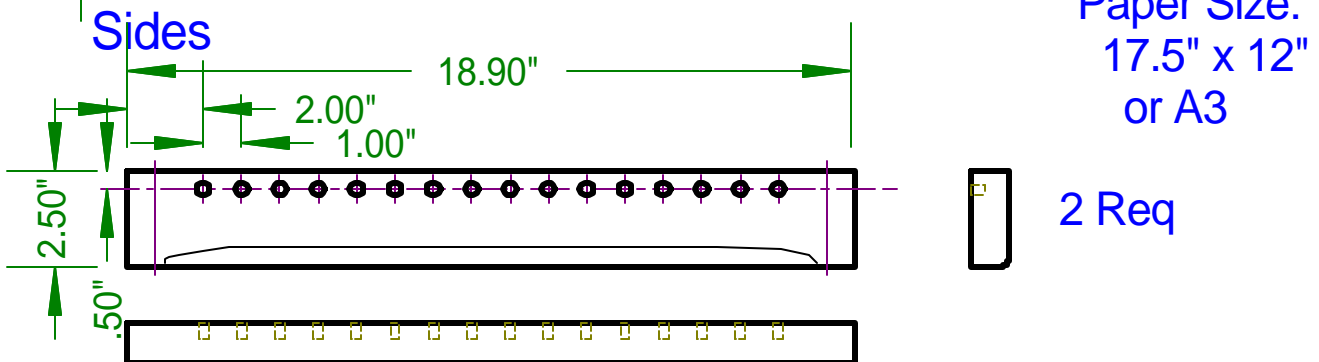

Wooden Parts, Sketch 2

Deckle

Bumper

Sides

Mold

Ends

Sides

Drill 5/16" 32 places