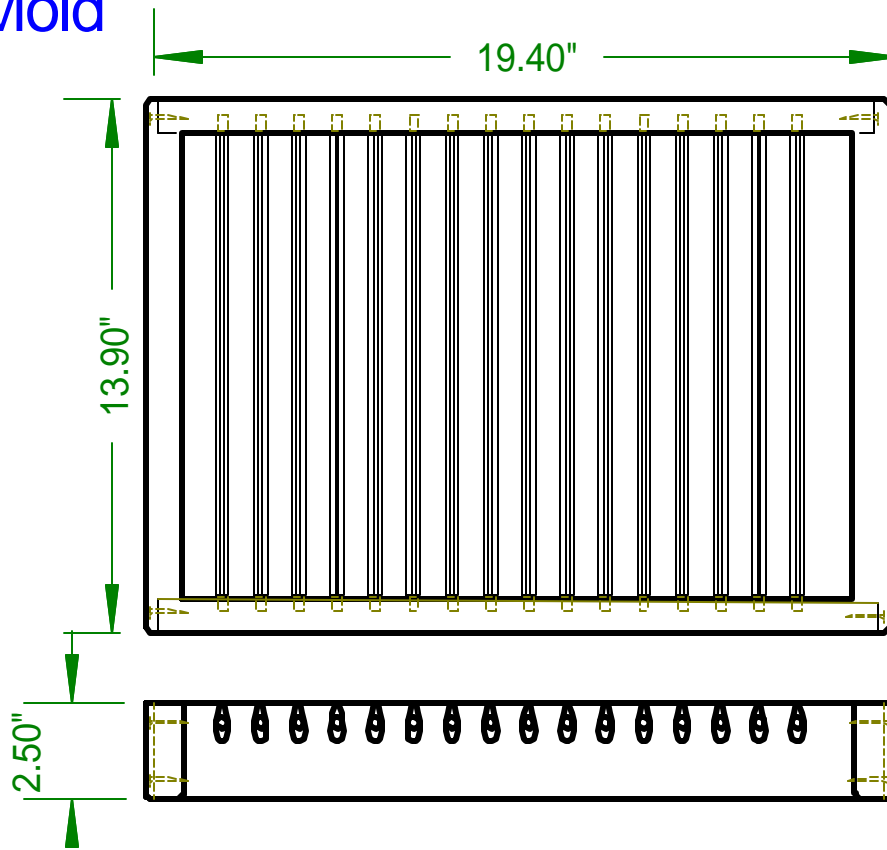

Handmade Paper Mold & Deckle

Tom Riley
12/29/07
MoldDeckleHD.skf

Heavy Duty

Deckle

Mold

Woodware Designs
<http://www.charm.net/~jriley/Paper plant.html>

Wood: Mahogany

Handmade Paper Mold & Deckle

Wooden Parts, Sketch 2

Deckle

Mold

Paper Size:
17.5" x 12"
or A3

Peg 5/16" Dia.

Handmade Paper Mold & Deckle

Dado Details, s Sketch 3

Handmade Paper Mold & Deckle

Deckle Corner Details, Sketch 4

Ends

1. Top-bottom dado

Sides

|

|