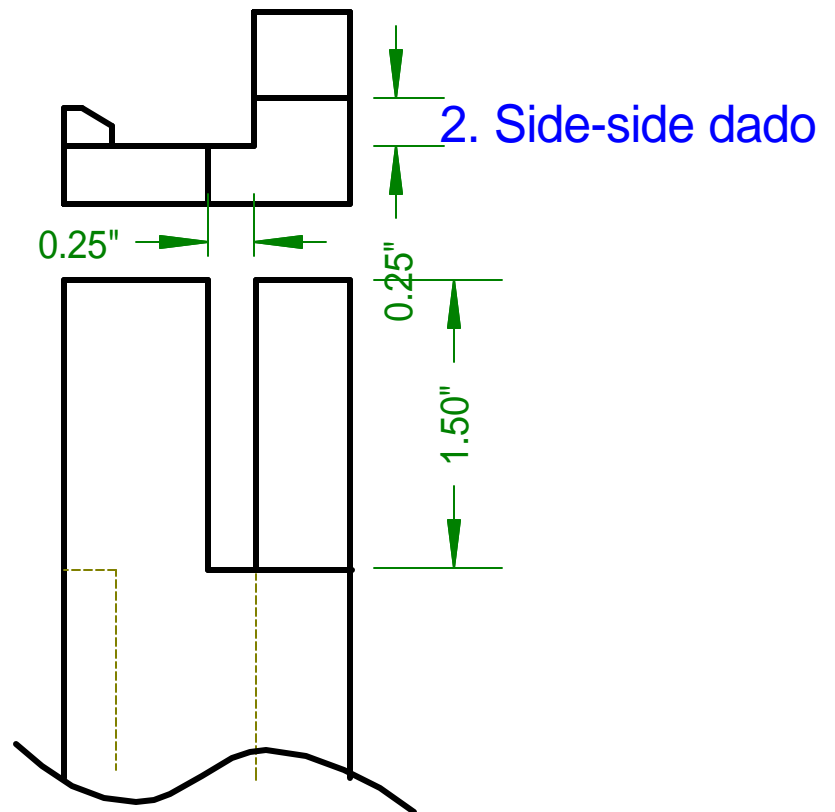

Wooden Parts, Sketch 2

Deckle

Mold

Paper Size:
17.5" x 12"
or A3

Peg 5/16" Dia.

Handmade Paper Mold & Deckle

Dado Details, s Sketch 3

Handmade Paper Mold & Deckle

Deckle Corner Details, Sketch 4

Ends

1. Top-bottom dado

Sides

|

|