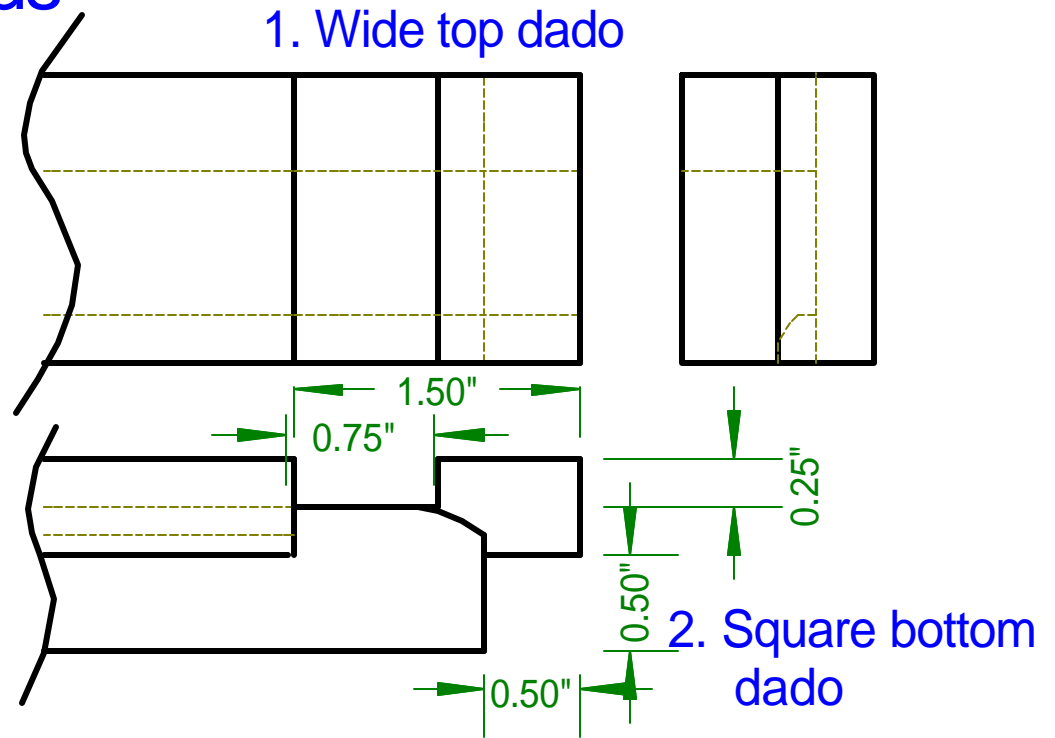

Wooden Parts, Sketch 2

Deckle

Mold

Paper Size:
17.5" x 12"
or A3

Peg 5/16" Dia.

Handmade Paper Mold & Deckle

Dado Details, s Sketch 3

Handmade Paper Mold & Deckle

Deckle Corner Details, Sketch 4

Ends

1. Top-bottom dado

Sides

|

|