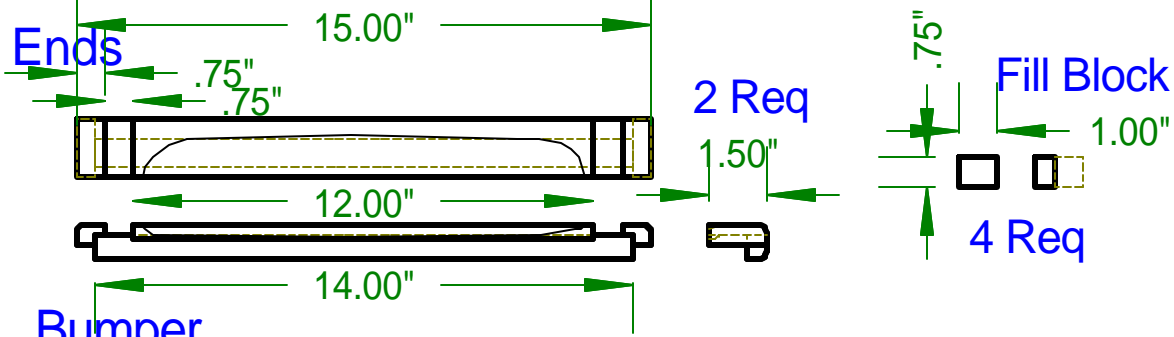

Wooden Parts, Sketch 2

Deckle

Bumper

Sides

Mold

Ends

Sides

Drill 5/16" 32 places

Struts

Handmade Paper Mold & Deckle

Dado Details, s Sketch 3

Handmade Paper Mold & Deckle

Deckle Corner Details, Sketch 4

Ends

1. Top-bottom dado

Sides