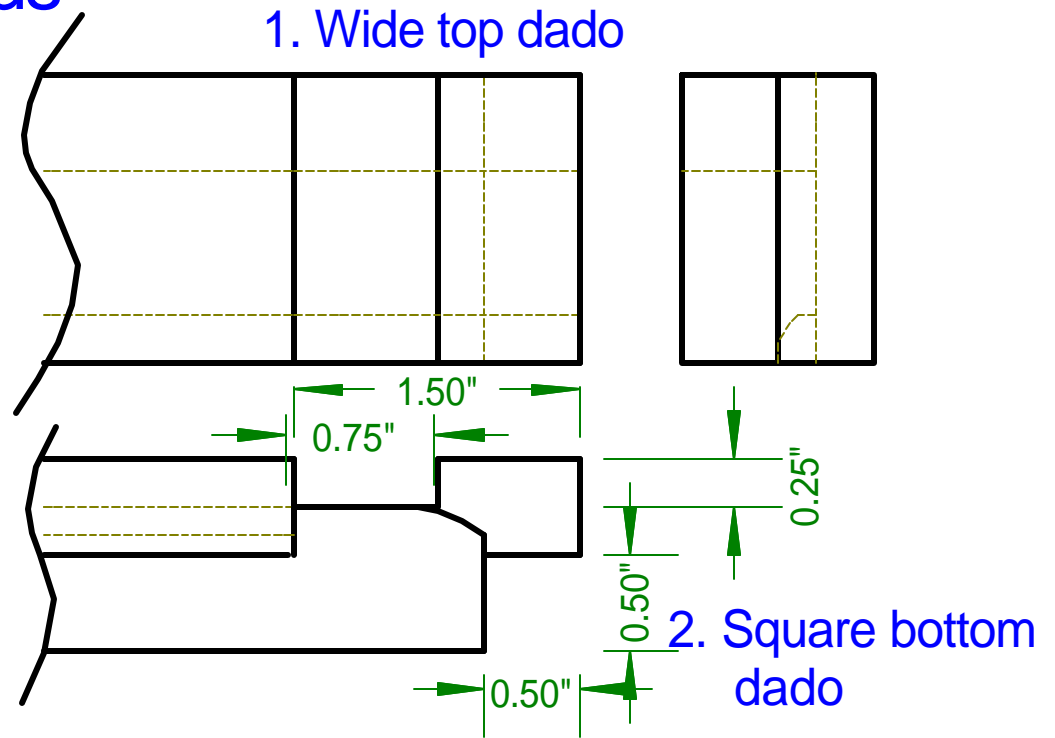

Wooden Parts, Sketch 2

Deckle

Bumper

Sides

Mold

Ends

Sides

Drill 5/16" 32 places

Struts

Handmade Paper Mold & Deckle

Dado Details, s Sketch 3

Handmade Paper Mold & Deckle

Deckle Corner Details, Sketch 4

Ends

1. Top-bottom dado

Sides