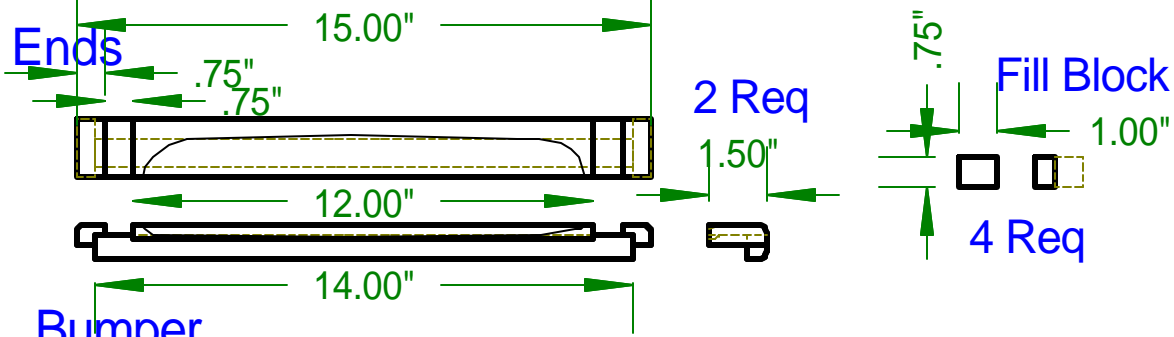

Wooden Parts, Sketch 2

Deckle

Mold

Paper Size:
17.5" x 12"
or A3

Peg 5/16" Dia.

Handmade Paper Mold & Deckle

Dado Details, s Sketch 3

Handmade Paper Mold & Deckle

Deckle Corner Details, Sketch 4

Ends

1. Top-bottom dado

Sides

|

|