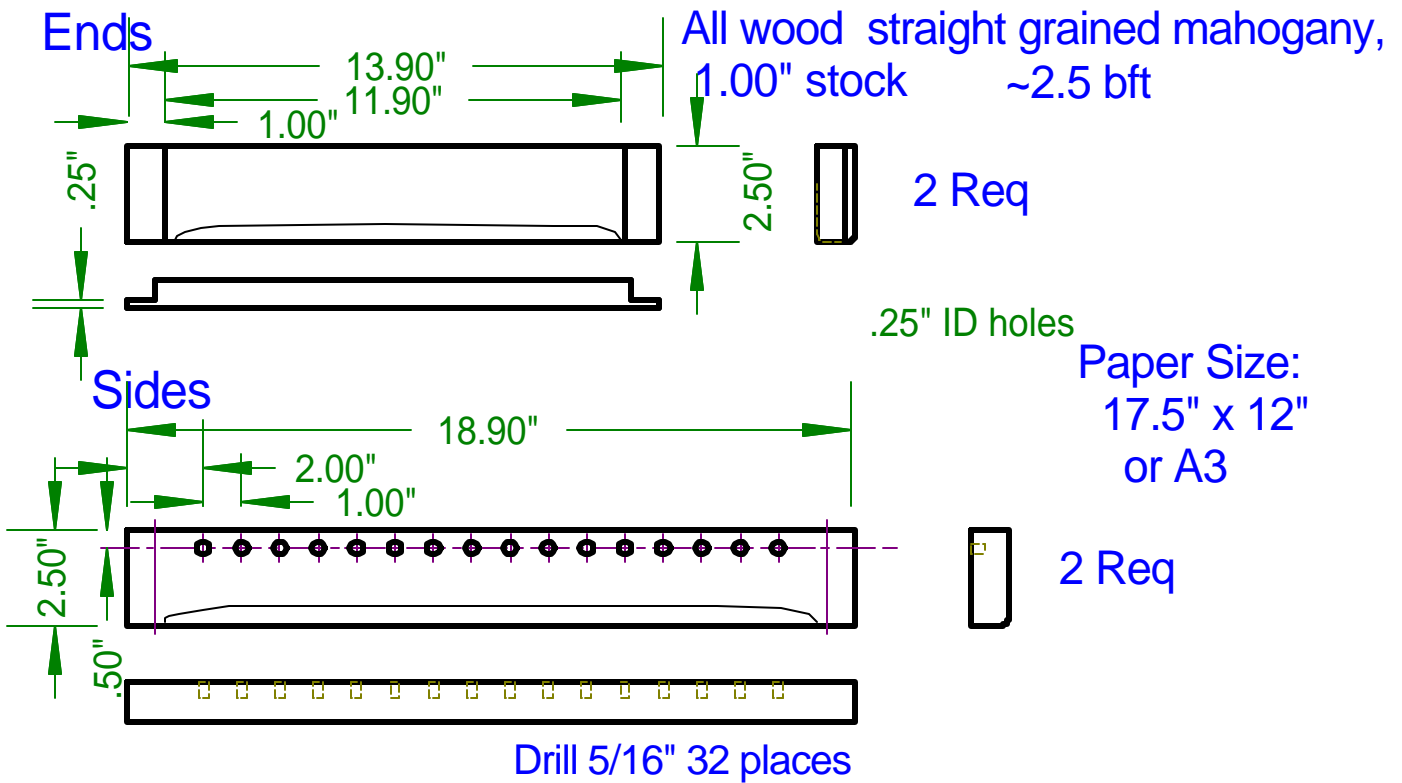

Handmade Paper Mold & Deckle

Tom Riley
12/29/07
MoldDeckleHD.skf

Heavy Duty

Deckle

Mold

Woodware Designs
<http://www.charm.net/~jriley/Paper plant.html>

Wood: Mahogany

Handmade Paper Mold & Deckle

Wooden Parts, Sketch 2

Deckle

Mold

Paper Size:
17.5" x 12"
or A3

Peg 5/16" Dia.

Handmade Paper Mold & Deckle

Dado Details, s Sketch 3

Handmade Paper Mold & Deckle

Deckle Corner Details, Sketch 4

Ends

1. Top-bottom dado

Sides

|

|