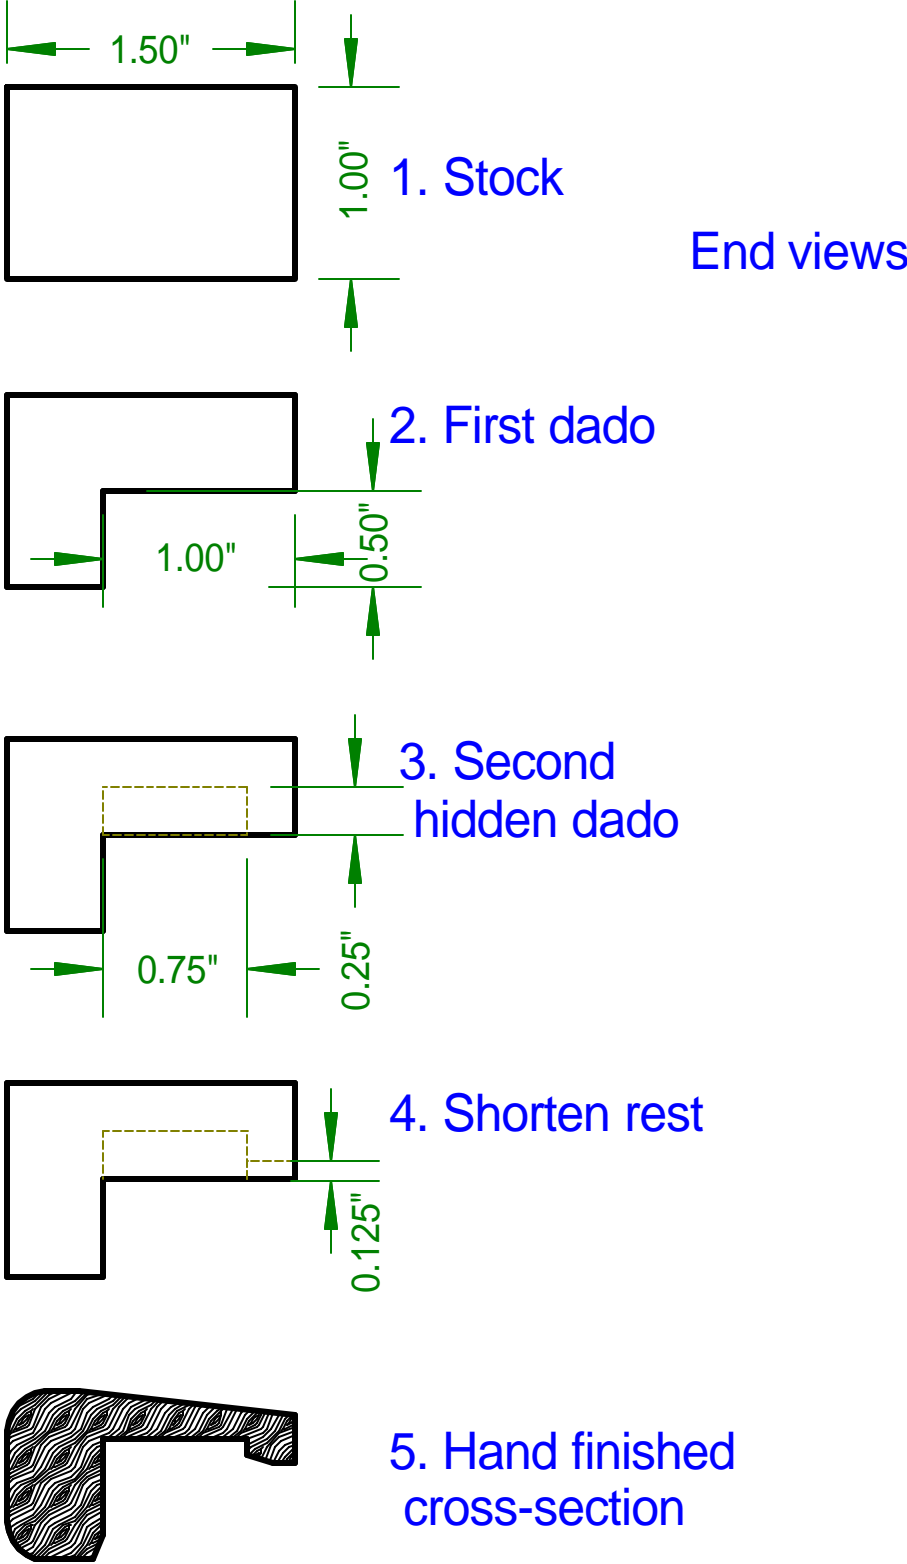

Wooden Parts, Sketch 2

Deckle

Mold

Paper Size:
17.5" x 12"
or A3

Peg 5/16" Dia.

Handmade Paper Mold & Deckle

Dado Details, s Sketch 3

Handmade Paper Mold & Deckle

Deckle Corner Details, Sketch 4

Ends

1. Top-bottom dado

Sides

|

|