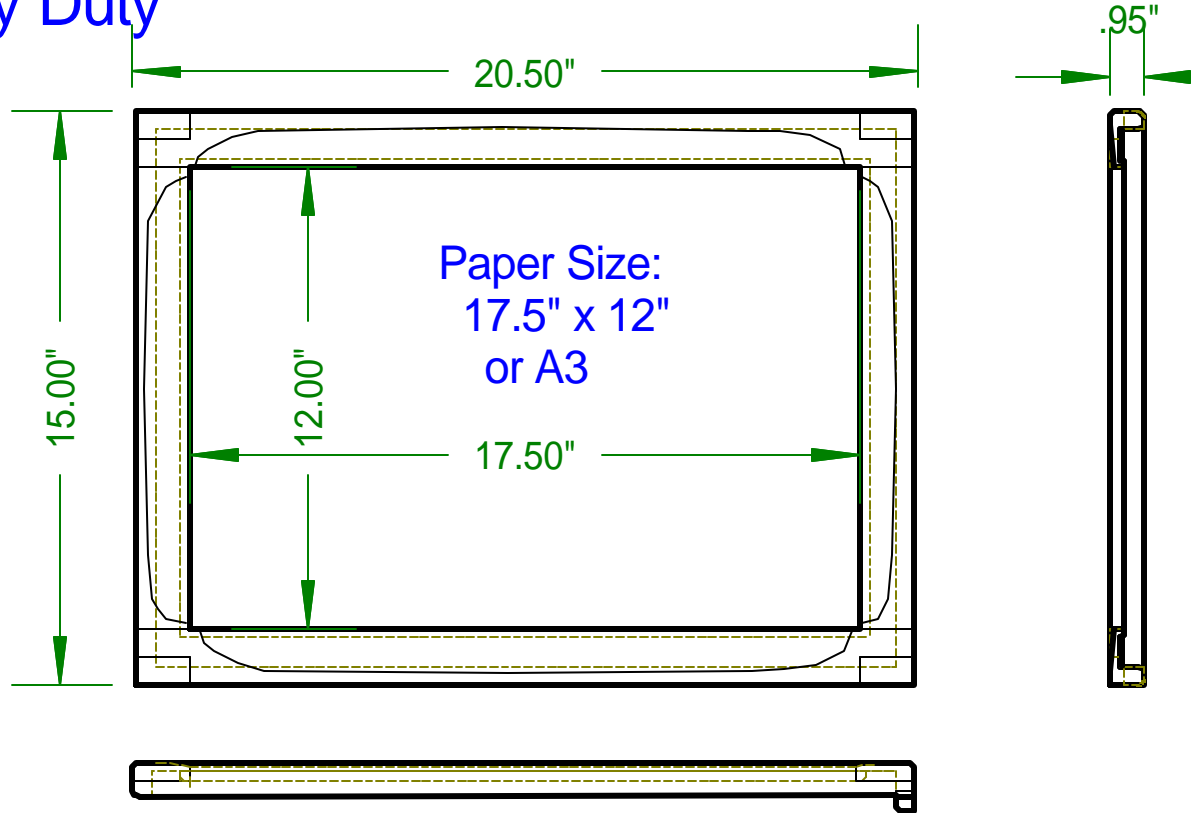

Handmade Paper Mold & Deckle

Tom Riley
12/29/07
MoldDeckleHD.skf

Heavy Duty

Deckle