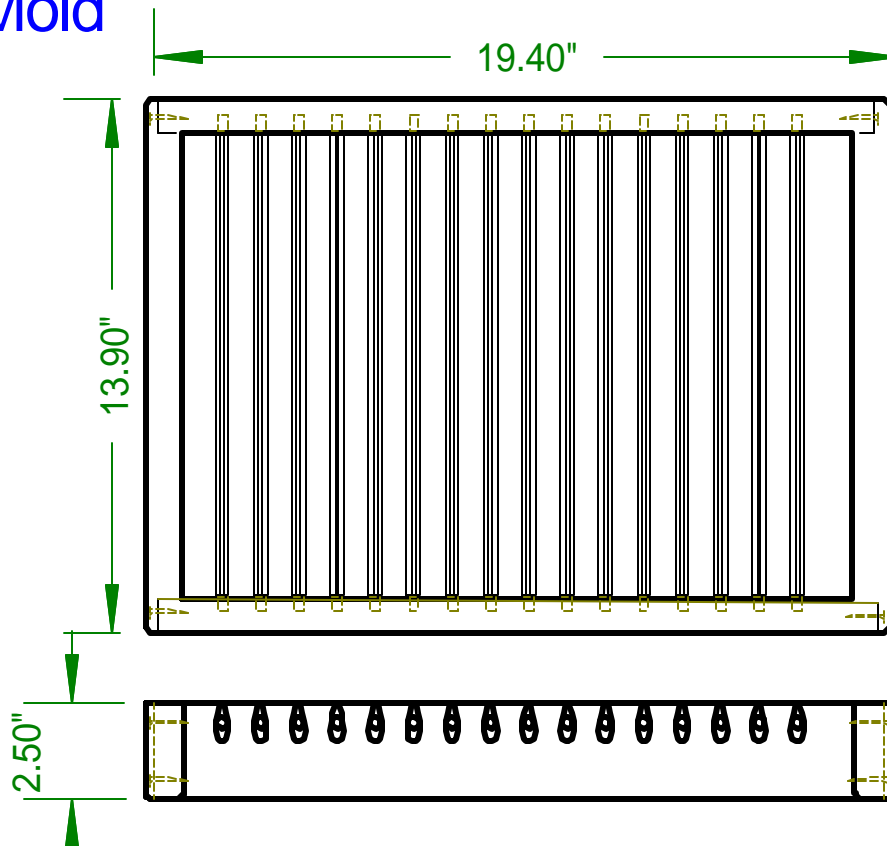

Handmade Paper Mold & Deckle

Tom Riley
12/29/07
MoldDeckleHD.skf

Heavy Duty

Deckle

Mold

Woodware Designs
<http://www.charm.net/~jriley/Paper plant.html>

Wood: Mahogany

Handmade Paper Mold & Deckle

Wooden Parts, Sketch 2

Deckle

Bumper

Sides

Mold

Ends

Sides

Drill 5/16" 32 places

Struts

Handmade Paper Mold & Deckle

Dado Details, s Sketch 3

Handmade Paper Mold & Deckle

Deckle Corner Details, Sketch 4

Ends

1. Top-bottom dado

Sides